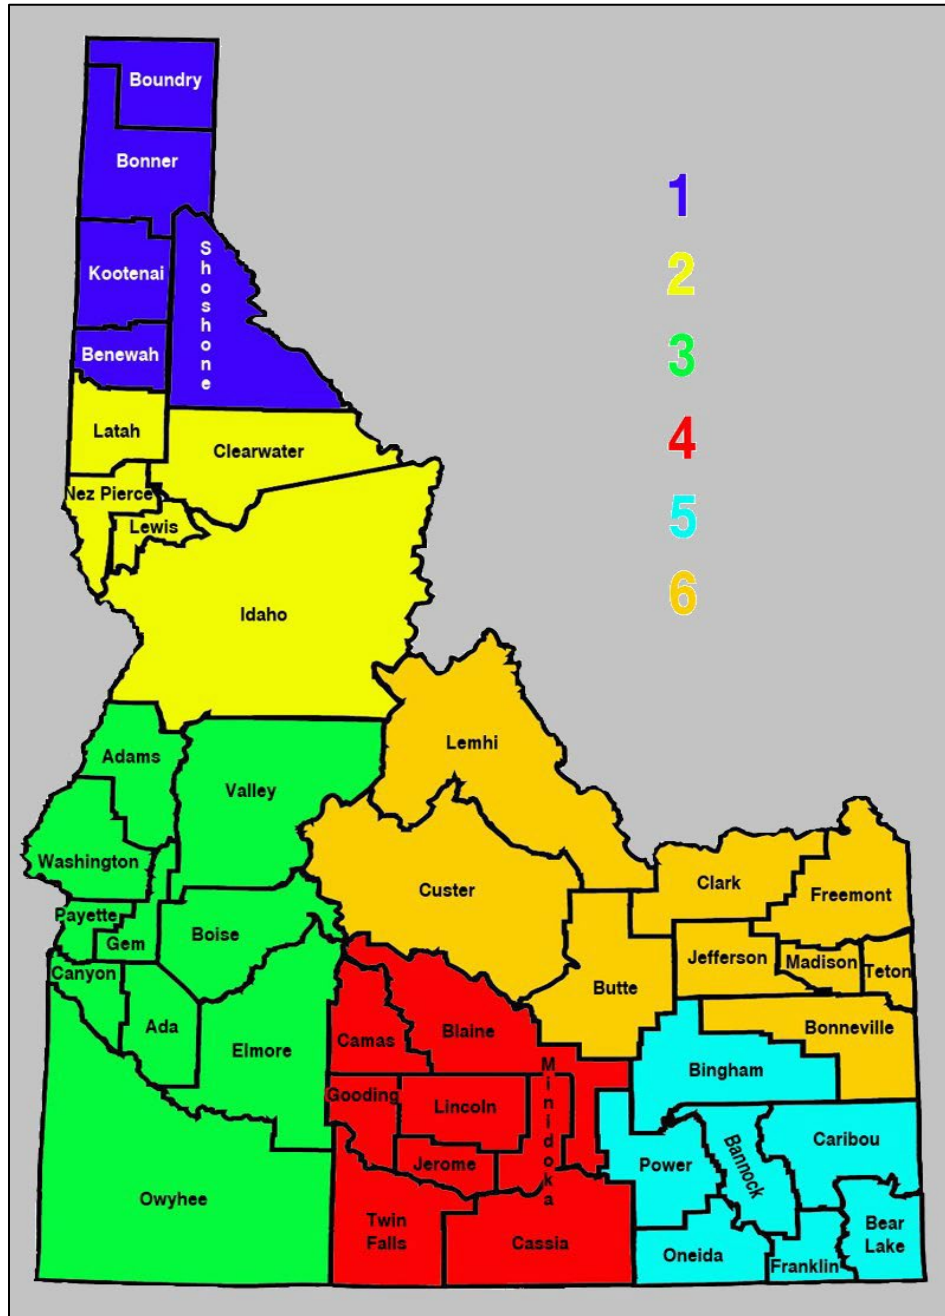

## APPENDIX 2 – STATEWIDE REGION MAP

**Region 1:** Benewah, Bonner, Boundary, Kootenai, and Shoshone Counties.

**Region 2:** Clearwater, Latah, Lewis, Nez Pierce, and Idaho Counties.

**Region 3:** Ada, Adams, Canyon, Elmore, Gem, Owyhee, Payette, Valley, and Washington Counties.

**Region 4:** Blaine, Camas, Cassia, Gooding, Jerome, Lincoln, Minidoka, and Twin Falls Counties.

**Region 5:** Bannock, Bear Lake, Bingham, Caribou, Franklin, Oneida, and Power Counties.

**Region 6:** Bonneville, Butte, Clark, Custer, Fremont, Jefferson, Lemhi, Madison, Teton Counties.