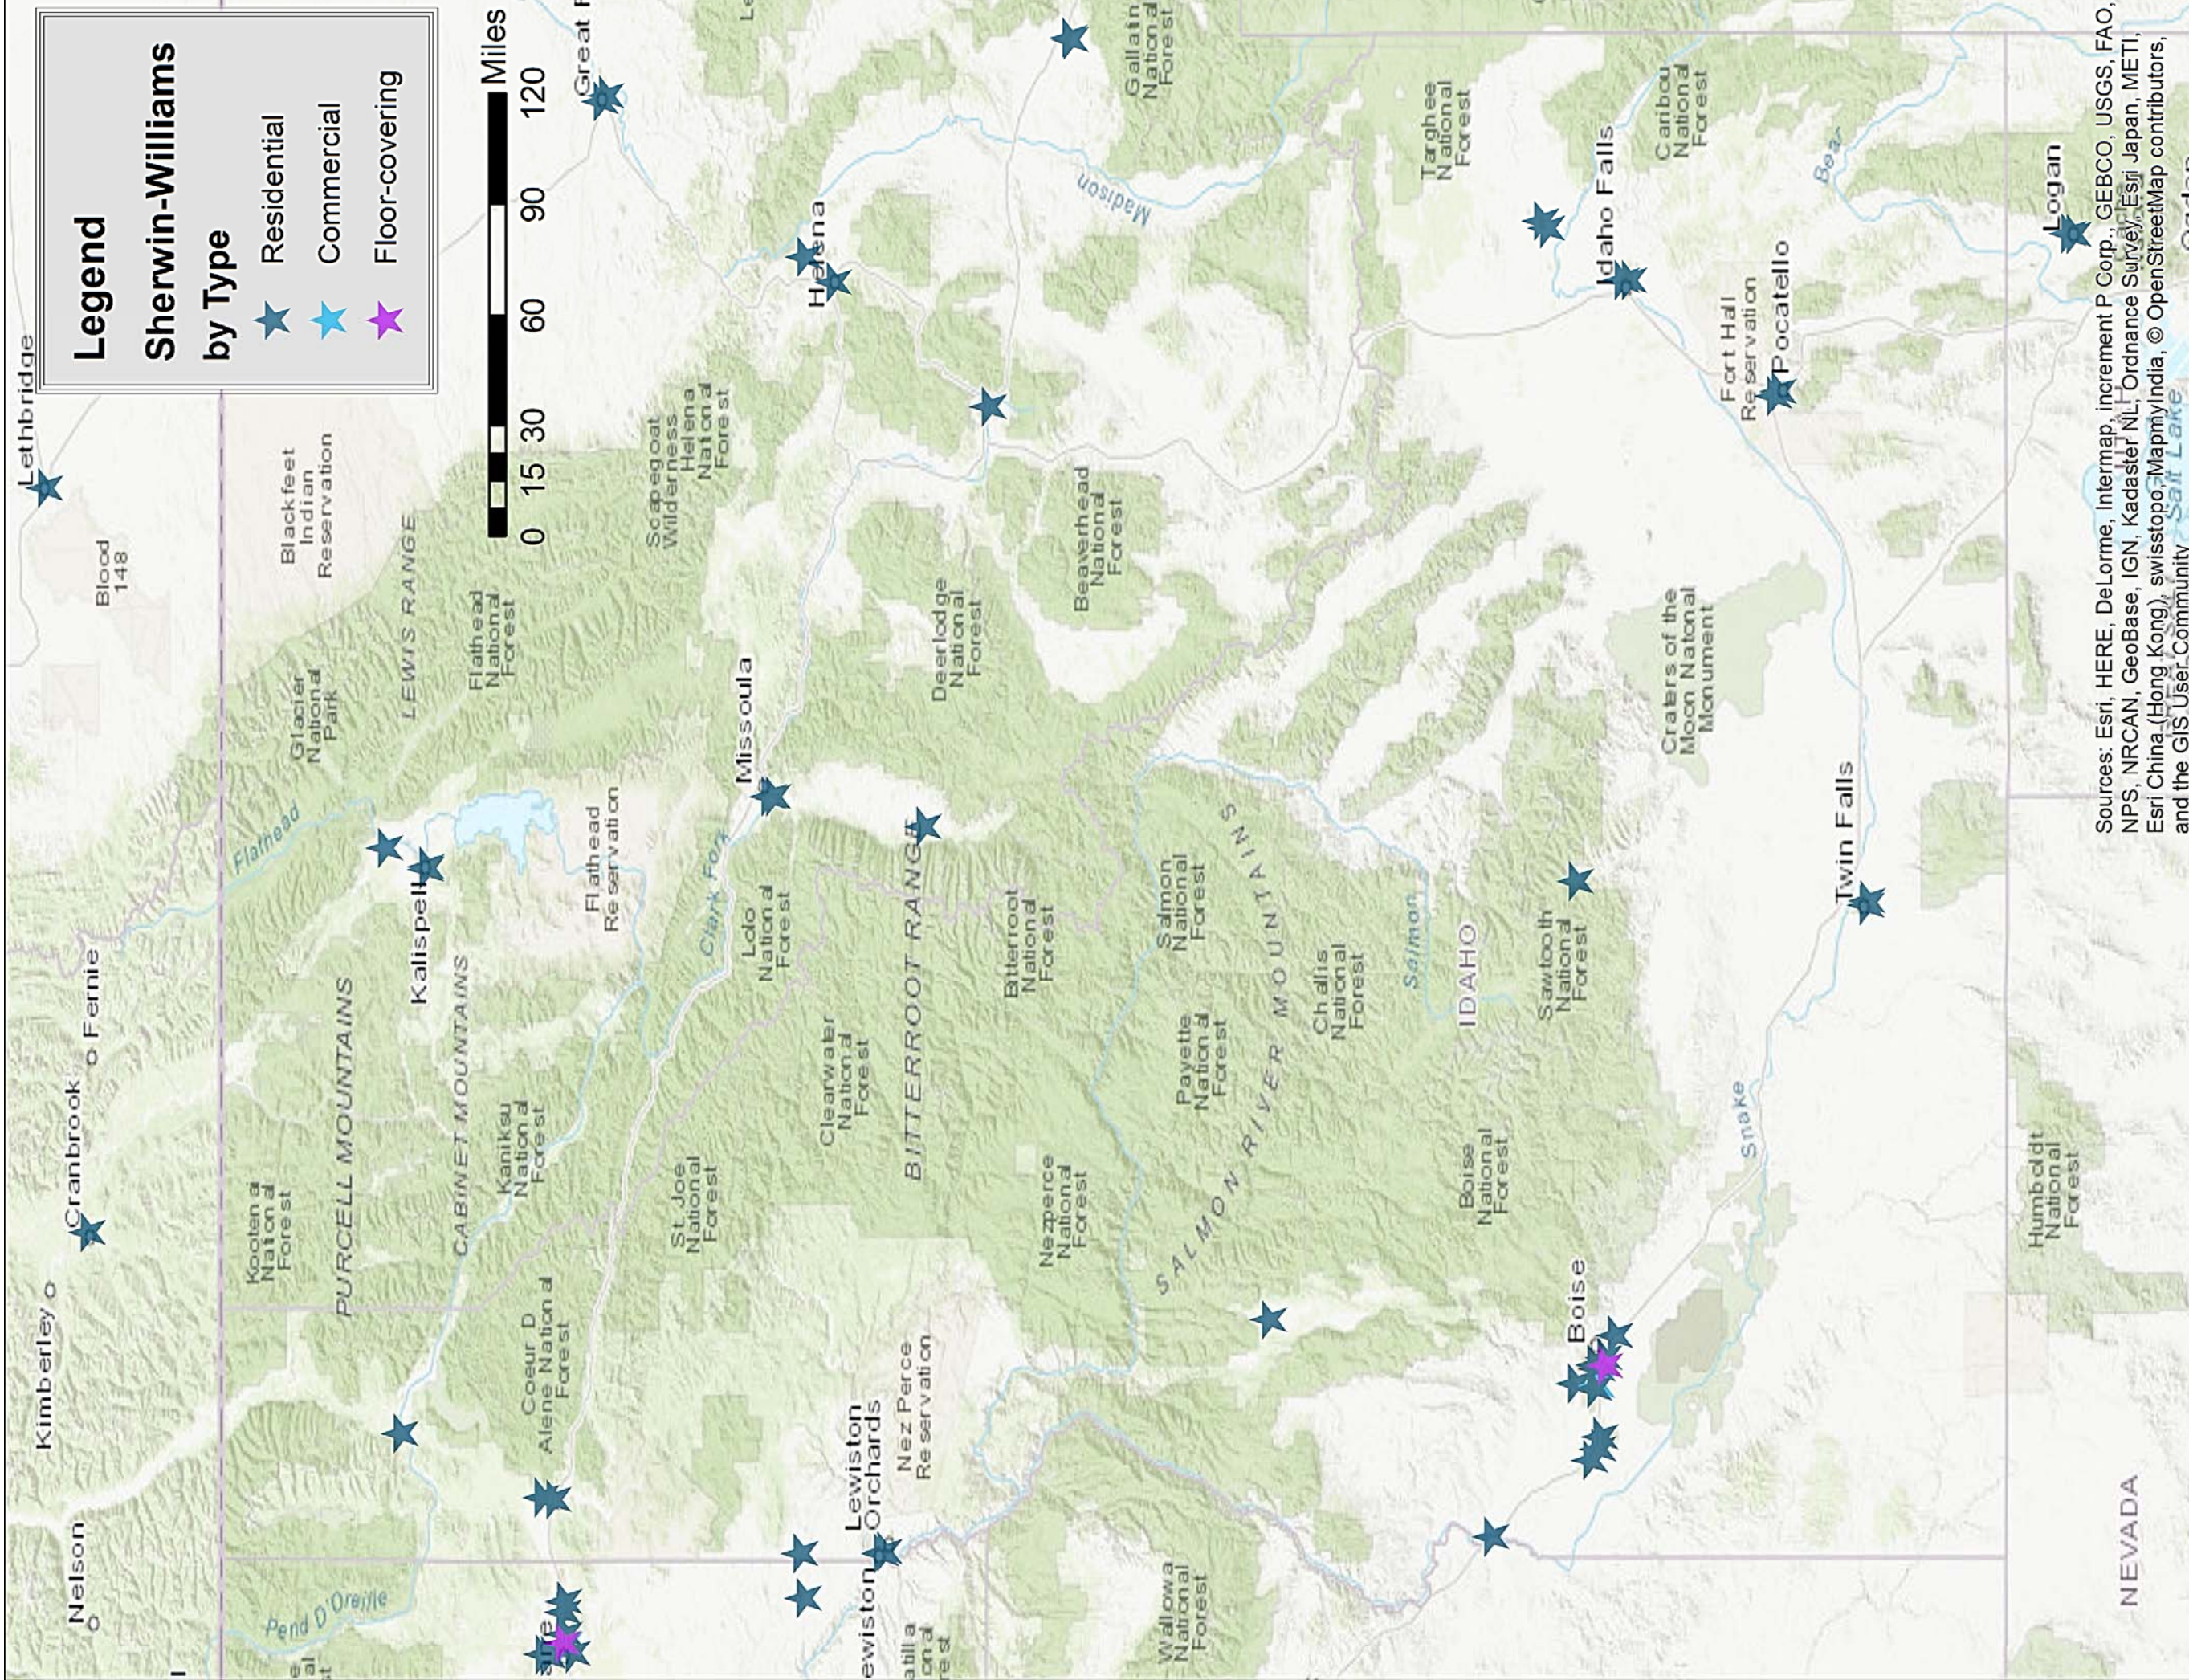

**Legend**

**Sherwin-Williams**

**by Type**

- ★ Residential
- ★ Commercial
- ★ Floor-covering

Sources: Esri, HERE, DeLorme, Intermap, increment P Corp., GEBCO, USGS, FAO, NPS, NRCAN, GeoBase, IGN, Kadaster NL, Ordnance Survey, Esri Japan, METI, Esri China (Hong Kong), swisstopo, MapmyIndia, © OpenStreetMap contributors, and the GIS User Community