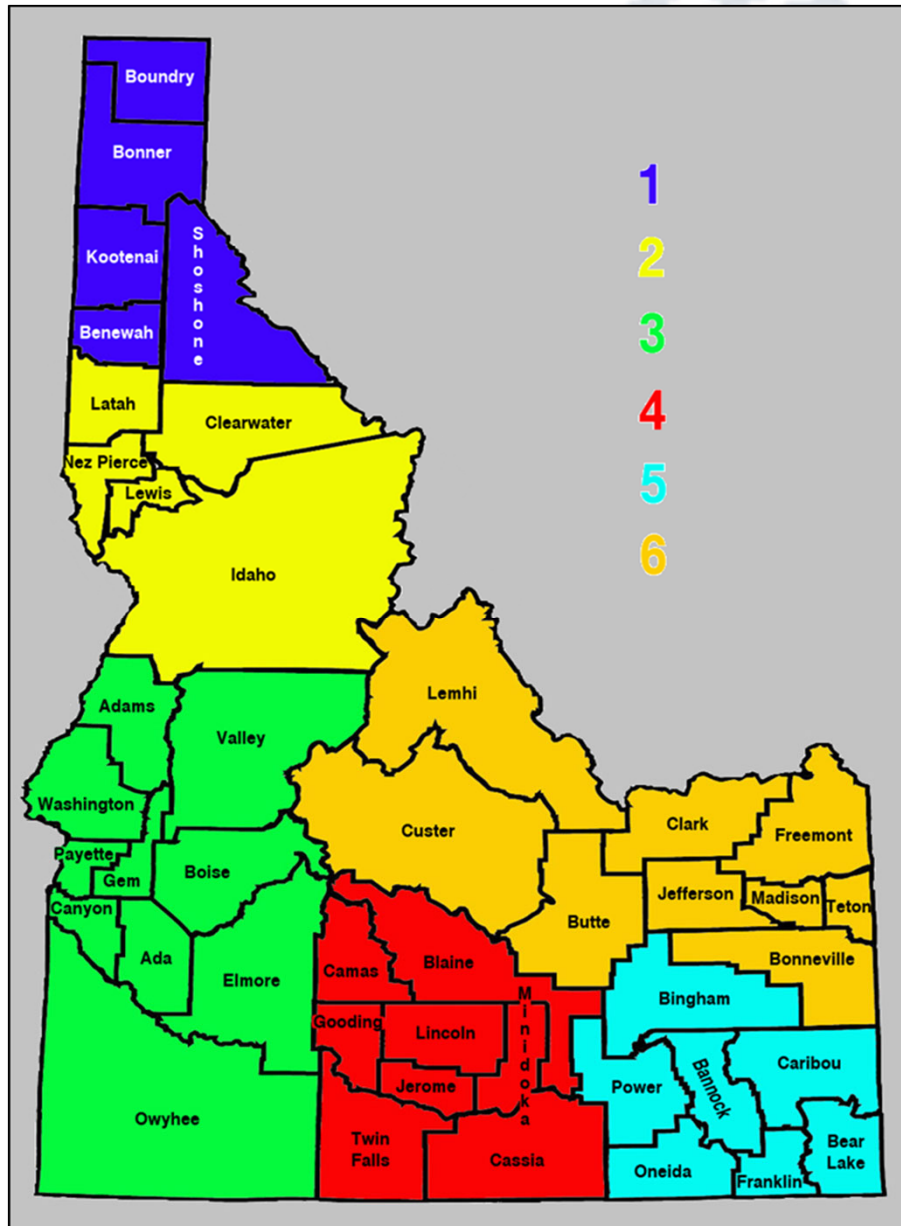

STATEWIDE TEMPORARY STAFFING SERVICES- REGION MAP

- **Region 1:** Benewah, Bonner, Boundary, Kootenai, and Shoshone Counties.
- **Region 2:** Clearwater, Latah, Lewis, Nez Pierce, and Idaho Counties.
- **Region 3:** Ada, Adams, Canyon, Elmore, Gem, Owyhee, Payette, Valley, and Washington Counties.
- **Region 4:** Blaine, Camas, Cassia, Gooding, Jerome, Lincoln, Minidoka, and Twin Falls Counties.
- **Region 5:** Bannock, Bear Lake, Bingham, Caribou, Franklin, Oneida, and Power Counties.
- **Region 6:** Bonneville, Butte, Clark, Custer, Fremont, Jefferson, Lemhi, Madison, Teton Counties.