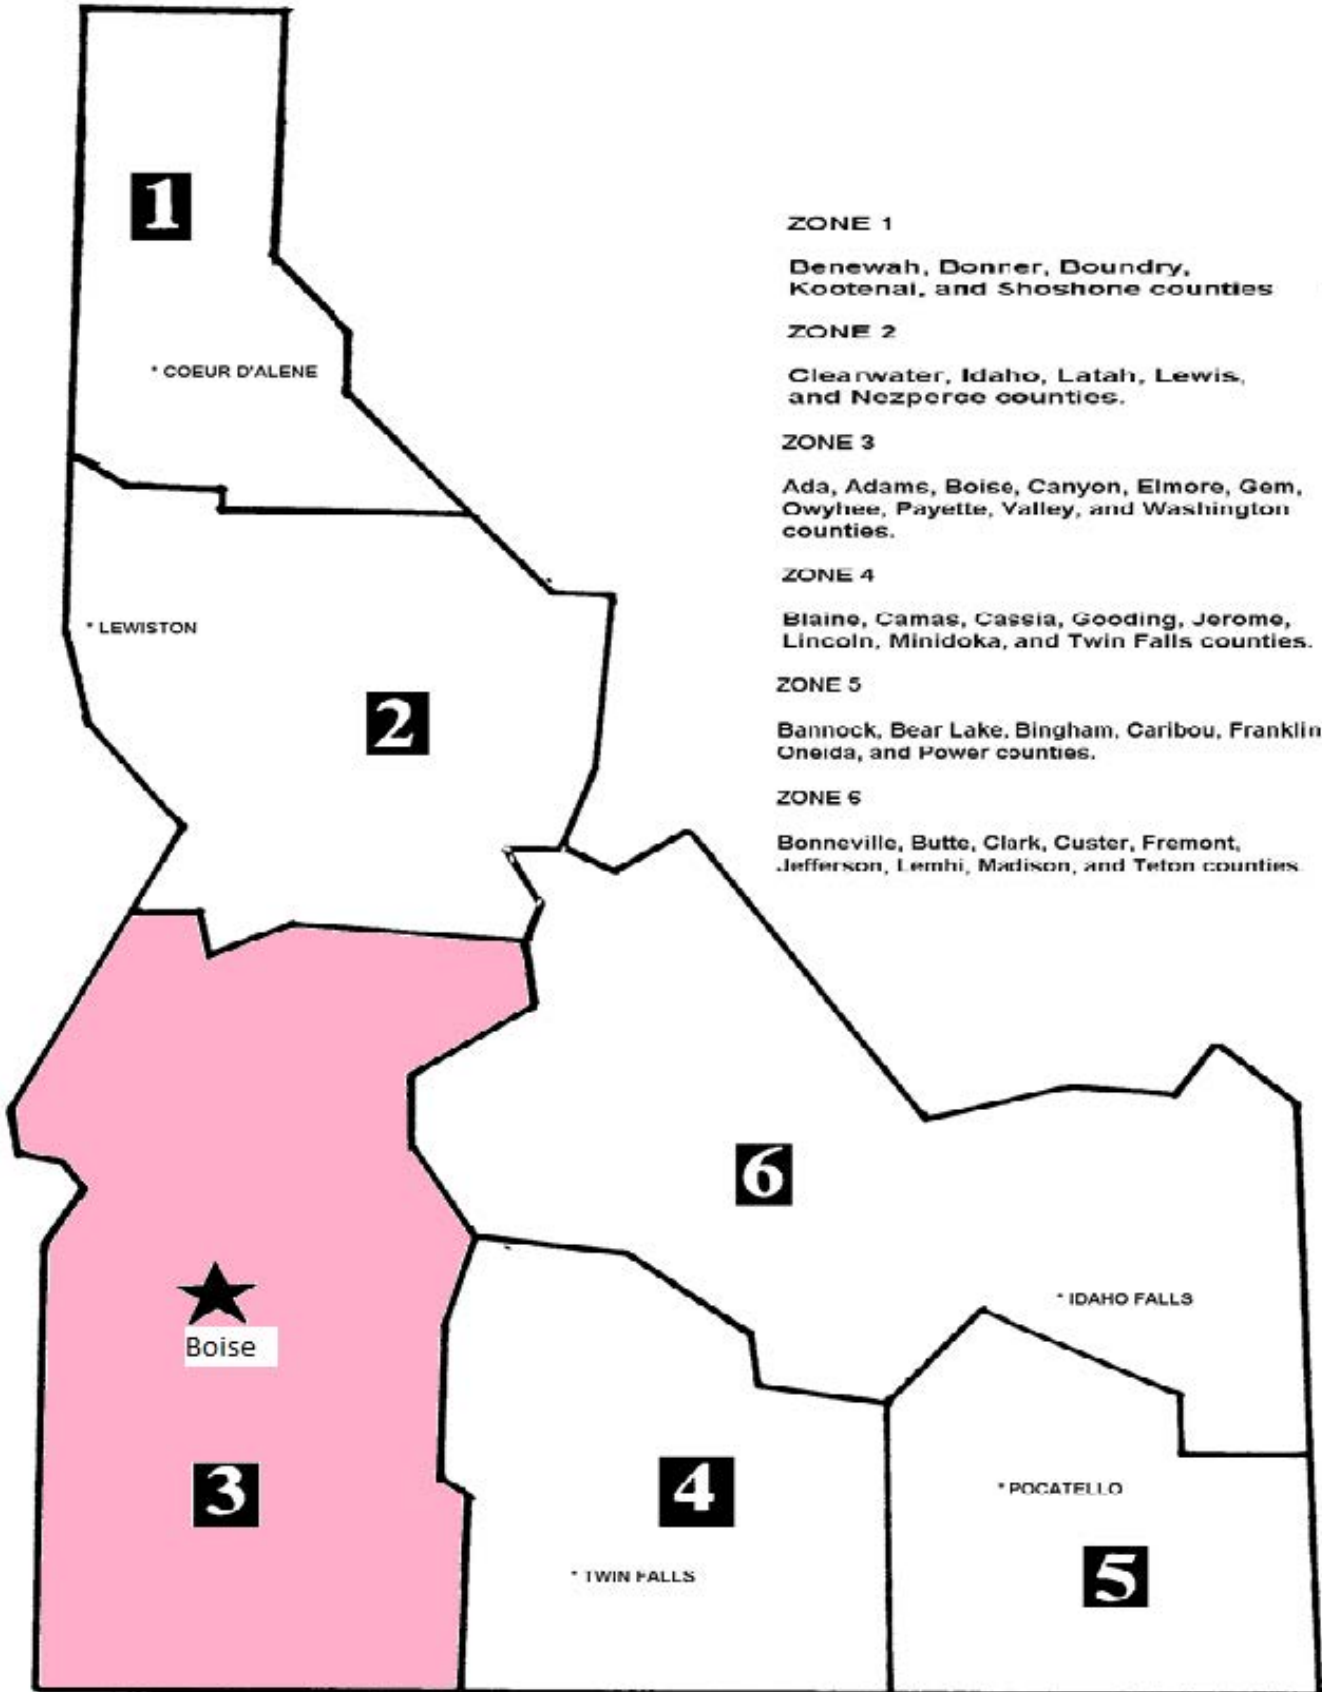

ITB20210802- ZONE MAP

ZONE 1

Benewah, Donner, Boudry, Kootenai, and Shoshone counties

ZONE 2

Clearwater, Idaho, Latah, Lewis, and Nezperce counties.

ZONE 3

Ada, Adams, Boise, Canyon, Elmore, Gem, Owyhee, Payette, Valley, and Washington counties.

ZONE 4

Blaine, Camas, Cassia, Gooding, Jerome, Lincoln, Minidoka, and Twin Falls counties.

ZONE 5

Bannock, Bear Lake, Bingham, Caribou, Franklin, Oneida, and Power counties.

ZONE 6

Bonneville, Butte, Clark, Custer, Fremont, Jefferson, Lemhi, Madison, and Teton counties.