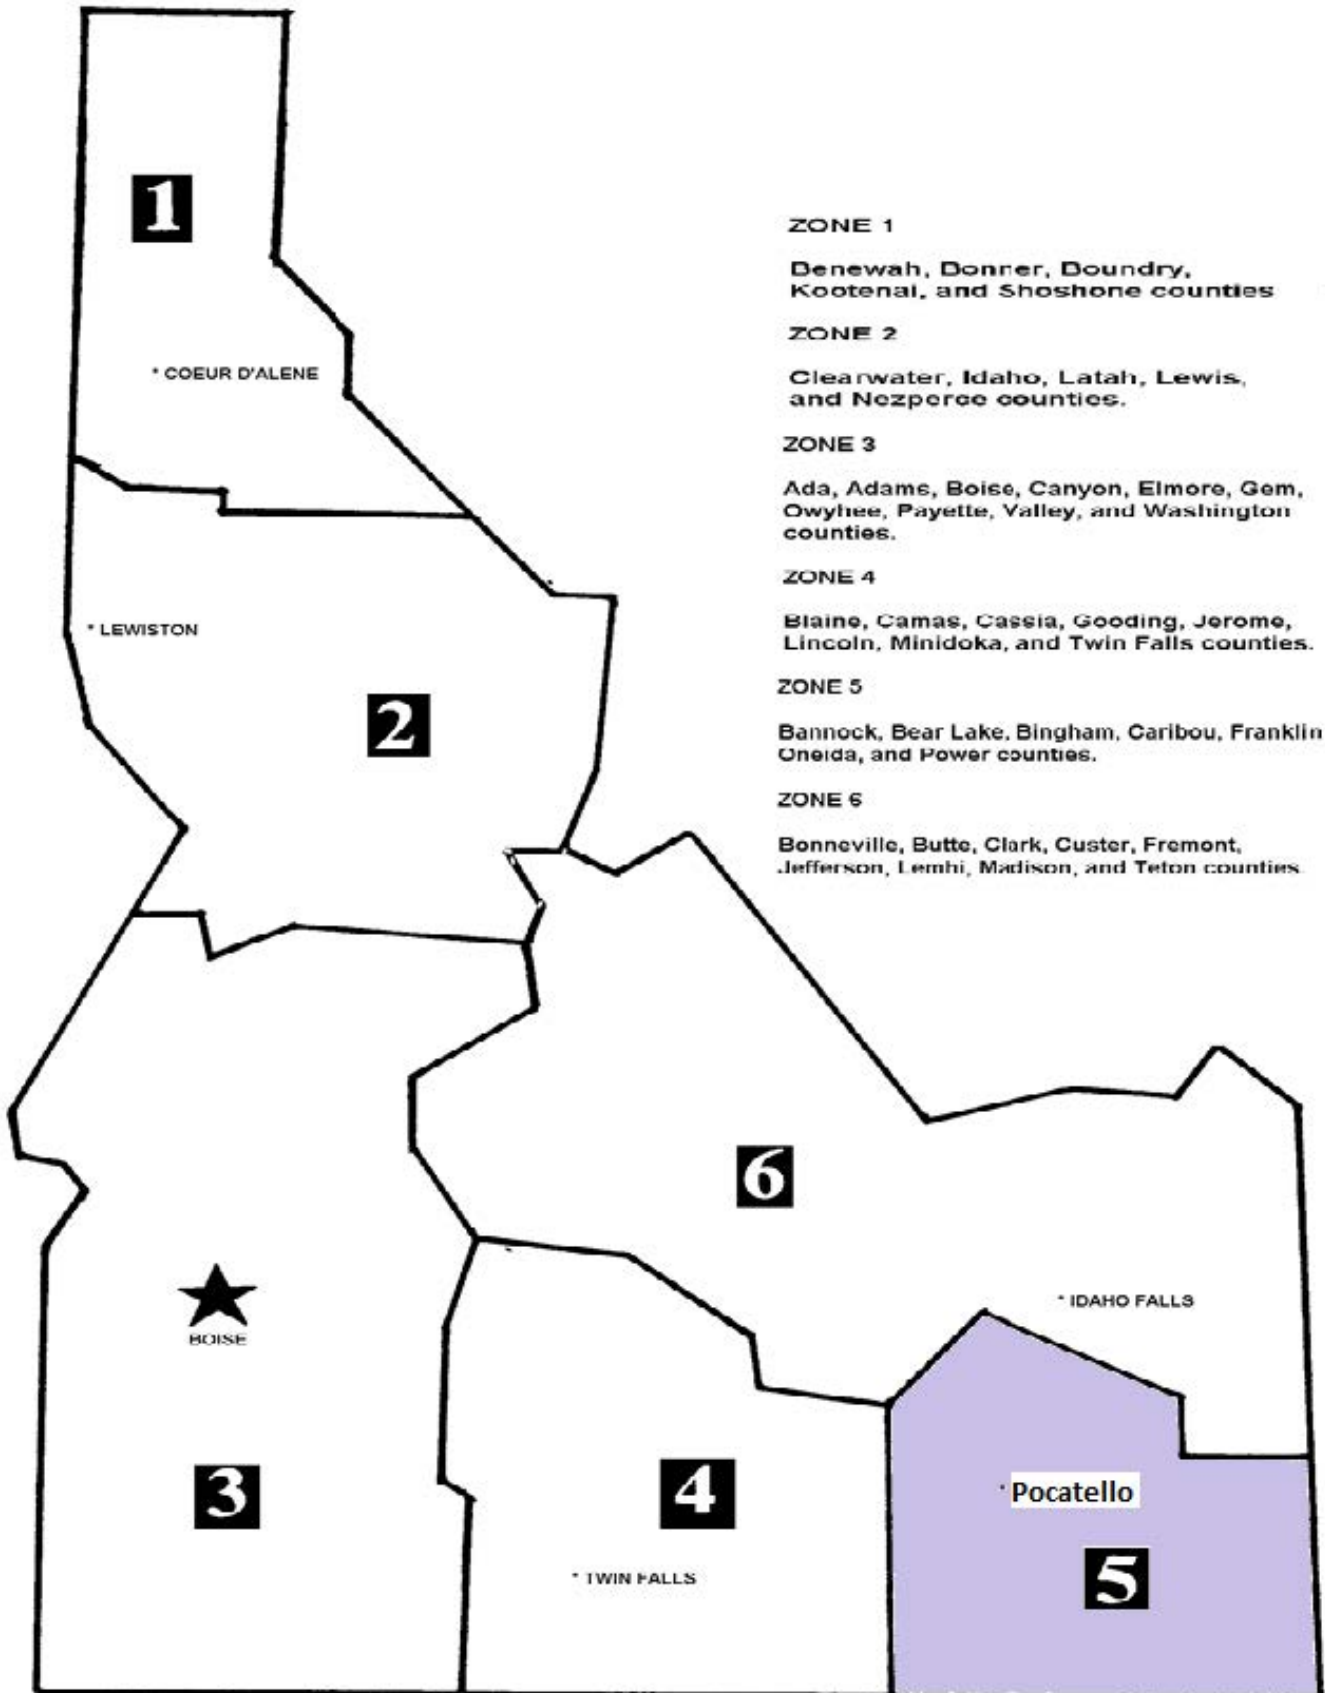

ITB20210802- ZONE MAP

ZONE 1

Benewah, Donner, Boudry, Kootenai, and Shoshone counties

ZONE 2

Clearwater, Idaho, Latah, Lewis, and Nezperce counties.

ZONE 3

Ada, Adame, Boise, Canyon, Elmore, Gem, Owyhee, Payette, Valley, and Washington counties.

ZONE 4

Blaine, Camas, Cassia, Gooding, Jerome, Lincoln, Minidoka, and Twin Falls counties.

ZONE 5

Bannock, Bear Lake, Bingham, Caribou, Franklin, Oneida, and Power counties.

ZONE 6

Bonneville, Butte, Clark, Custer, Fremont, Jefferson, Lemhi, Madison, and Teton counties.